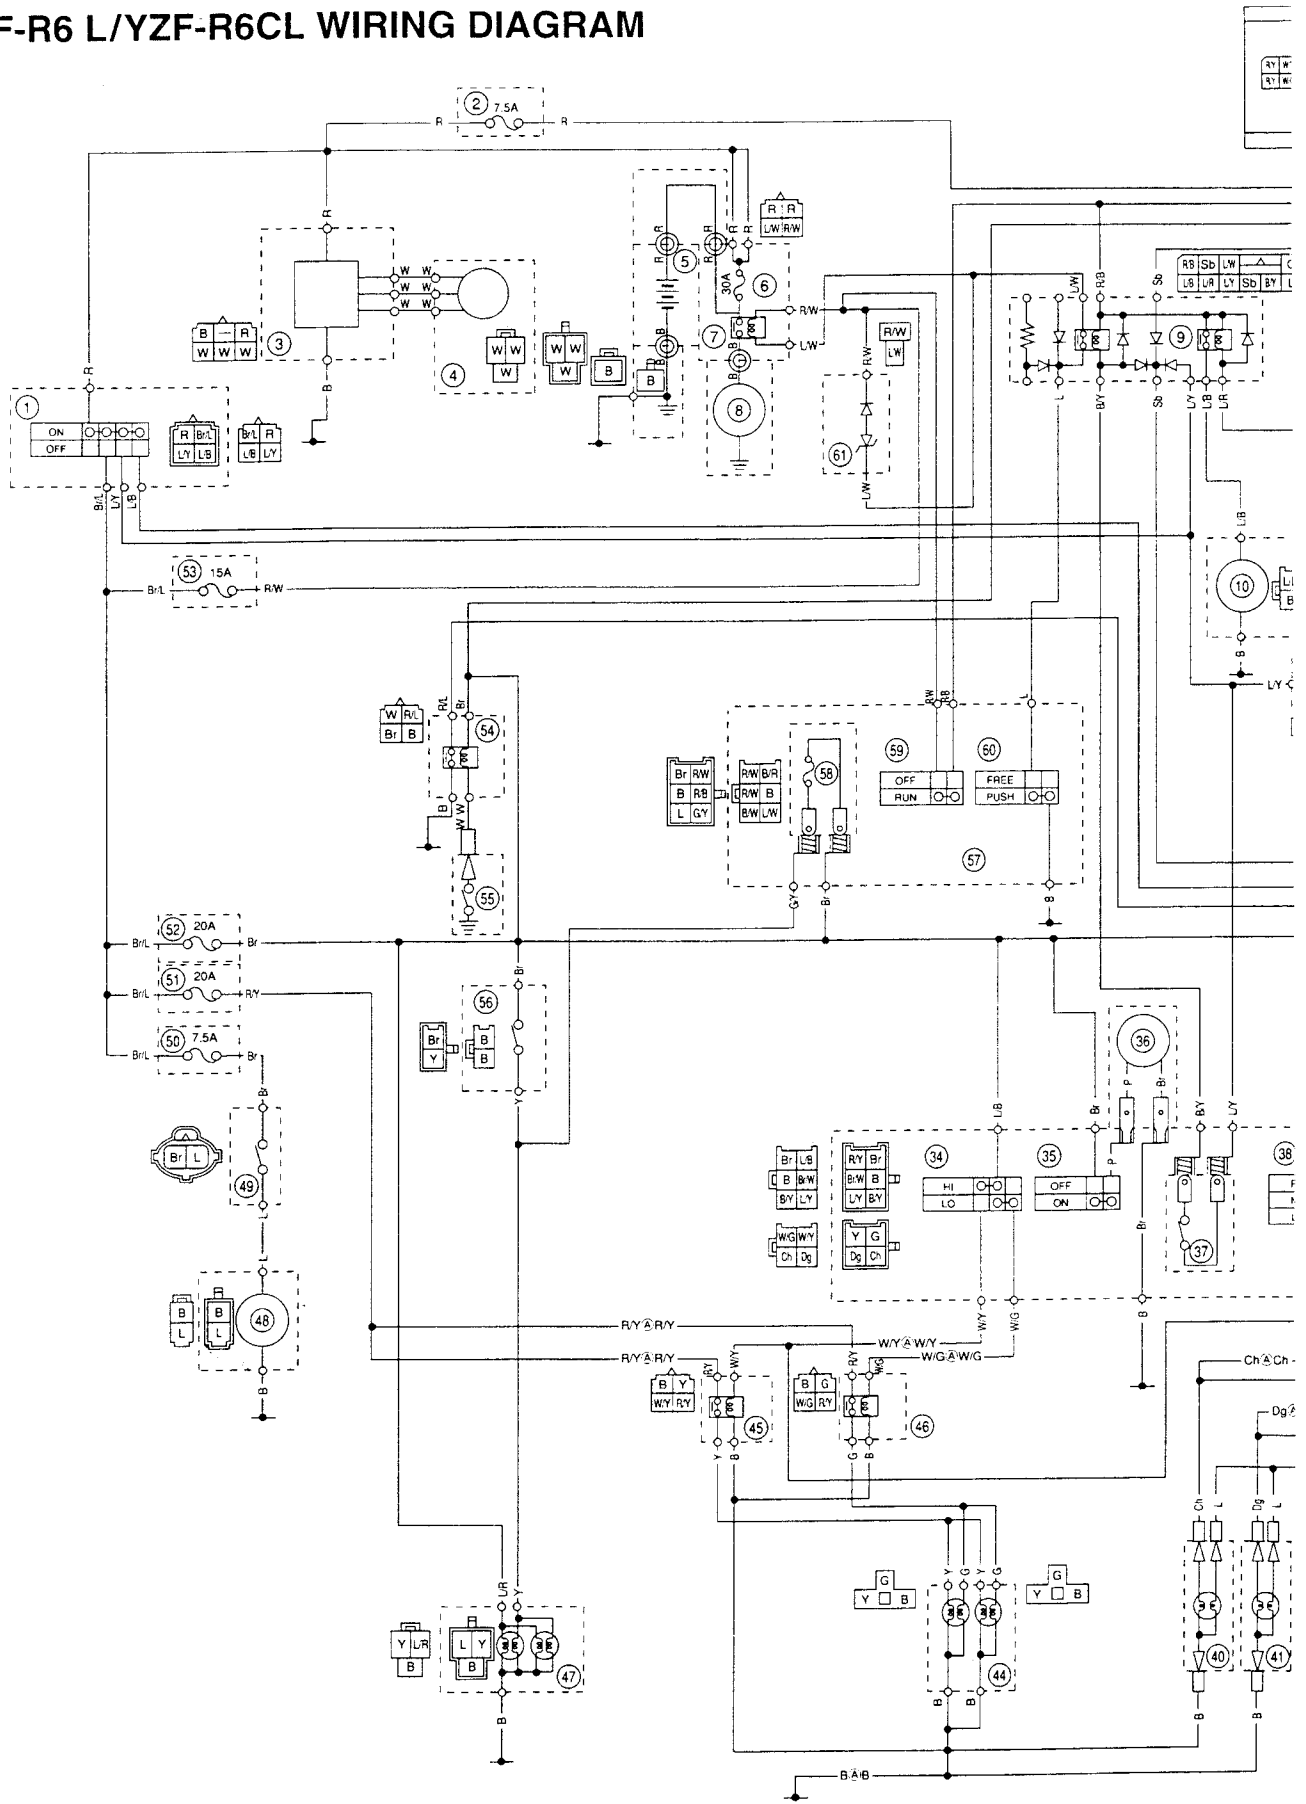

# YZF-R6 L/YZF-R6CL WIRING DIAGRAM

- ① Main switch
- ② Fuse (backup)
- ③ Rectifier/regulator
- ④ AC magneto
- ⑤ Battery
- ⑥ Fuse (main)
- ⑦ Starter relay
- ⑧ Starter motor
- ⑨ Starting circuit cutoff relay
- ⑩ Fuel pump
- ⑪ Sidestand switch
- ⑫ Fuel sender
- ⑬ Throttle position sensor
- ⑭ CDI unit
- ⑮ Ignition coil #1
- ⑯ Ignition coil #4
- ⑰ Ignition coil #2
- ⑱ Ignition coil #3
- ⑲ Spark plug
- ⑳ Pickup coil
- ㉑ Neutral switch
- ㉒ Speed sensor
- ㉓ Thermo unit
- ㉔ Meter assembly
- ㉕ Fuel level indicator light
- ㉖ Oil level/coolant temperature warning light
- ㉗ Neutral indicator light
- ㉘ Tachometer
- ㉙ Combination meter
- ㉚ High beam indicator light
- ㉛ Turn signal indicator light
- ㉜ Illumination light
- ㉝ Handlebar switch (left)
- ㉞ Dimmer switch
- ㉟ Horn switch
- ㊱ Horn
- ㊲ Clutch switch
- ㊳ Turn signal switch
- ㊴ Flasher relay
- ㊵ Front turn signal/position light (L)
- ㊶ Front turn signal/position light (R)
- ㊷ Rear turn signal light (L)
- ㊸ Rear turn signal light (R)
- ㊹ Headlight
- ㊺ Headlight relay (Hi)
- ㊻ Headlight relay (Lo)
- ㊼ Tail/brake light
- ㊽ Radiator fan motor
- ㊾ Thermo switch
- ㊿ Fuse (radiator fan motor)
- ① Fuse (headlight)
- ② Fuse (signaling system)
- ③ Fuse (ignition)
- ④ Oil level relay
- ⑤ Oil level switch
- ⑥ Rear brake light switch
- ⑦ Handlebar switch (right)
- ⑧ Front brake light switch
- ⑨ Engine stop switch
- ⑩ Start switch
- ⑪ Diode 1
- ⑫ Diode 2