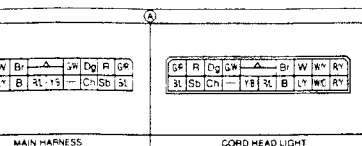

# YZF-R6 L/YZF-R6CL WIRING DIAGRAM

- ① Main switch
- ② Fuse (backup)
- ③ Rectifier/regulator
- ④ AC magneto
- ⑤ Battery
- ⑥ Fuse (main)
- ⑦ Starter relay
- ⑧ Starter motor
- ⑨ Starting circuit cutoff relay
- ⑩ Fuel pump
- ⑪ Sidestand switch
- ⑫ Fuel sender
- ⑬ Throttle position sensor
- ⑭ CDI unit
- ⑮ Ignition coil #1
- ⑯ Ignition coil #4
- ⑰ Ignition coil #2
- ⑱ Ignition coil #3
- ⑲ Spark plug
- ⑳ Pickup coil
- ㉑ Neutral switch
- ㉒ Speed sensor
- ㉓ Thermo unit
- ㉔ Meter assembly
- ㉕ Fuel level indicator light
- ㉖ Oil level/coolant temperature warning light
- ㉗ Neutral indicator light
- ㉘ Tachometer
- ㉙ Combination meter
- ㉚ High beam indicator light
- ㉛ Turn signal indicator light
- ㉜ Illumination light
- ㉝ Handlebar switch (left)
- ㉞ Dimmer switch
- ㉟ Horn switch
- ㊱ Horn
- ㊲ Clutch switch
- ㊳ Turn signal switch
- ㊴ Flasher relay
- ㊵ Front turn signal/position light (L)
- ㊶ Front turn signal/position light (R)
- ㊷ Rear turn signal light (L)
- ㊸ Rear turn signal light (R)
- ㊹ Headlight
- ㊺ Headlight relay (Hi)
- ㊻ Headlight relay (Lo)
- ㊼ Tail/brake light
- ㊽ Radiator fan motor
- ㊾ Thermo switch
- ㊿ Fuse (radiator fan motor)
- ① Fuse (headlight)
- ② Fuse (signaling system)
- ③ Fuse (ignition)
- ④ Oil level relay
- ⑤ Oil level switch
- ⑥ Rear brake light switch
- ⑦ Handlebar switch (right)
- ⑧ Front brake light switch
- ⑨ Engine stop switch
- ⑩ Start switch
- ⑪ Diode 1
- ⑫ Diode 2