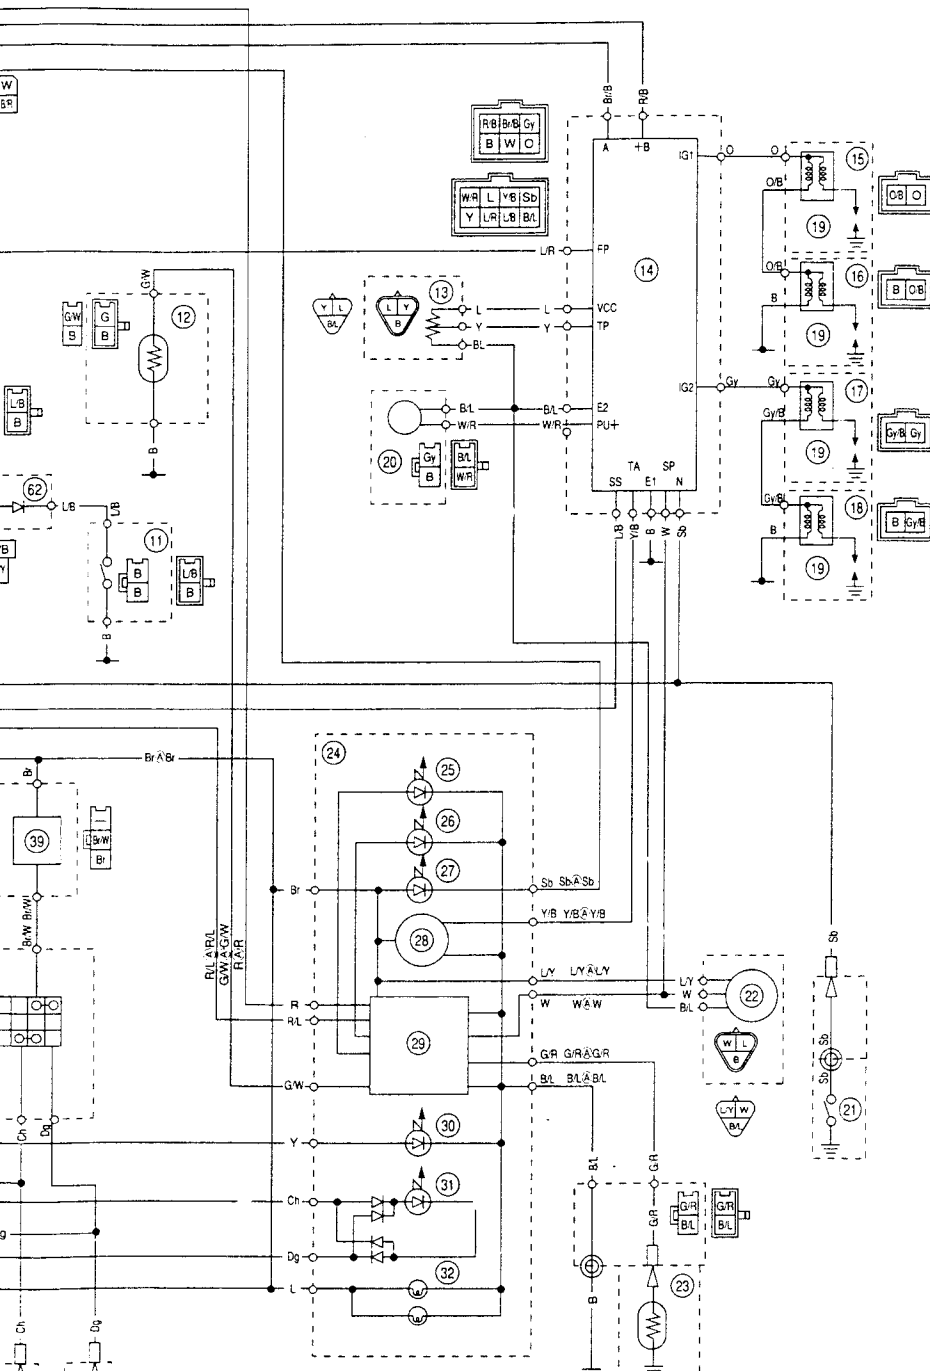

# YZF-R6 L/YZF-R6CL WIRING DIAGRAM

- ① Main switch
- ② Fuse (backup)
- ③ Rectifier/regulator
- ④ AC magneto
- ⑤ Battery
- ⑥ Fuse (main)
- ⑦ Starter relay
- ⑧ Starter motor
- ⑨ Starting circuit cutoff relay
- ⑩ Fuel pump
- ⑪ Sidestand switch
- ⑫ Fuel sender
- ⑬ Throttle position sensor
- ⑭ CDI unit
- ⑮ Ignition coil #1
- ⑯ Ignition coil #4
- ⑰ Ignition coil #2
- ⑱ Ignition coil #3
- ⑲ Spark plug
- ⑳ Pickup coil
- ㉑ Neutral switch
- ㉒ Speed sensor
- ㉓ Thermo unit
- ㉔ Meter assembly
- ㉕ Fuel level indicator light
- ㉖ Oil level/coolant temperature warning light
- ㉗ Neutral indicator light
- ㉘ Tachometer
- ㉙ Combination meter
- ㉚ High beam indicator light
- ㉛ Turn signal indicator light
- ㉜ Illumination light
- ㉝ Handlebar switch (left)
- ㉞ Dimmer switch
- ㉟ Horn switch
- ㊱ Horn
- ㊲ Clutch switch
- ㊳ Turn signal switch
- ㊴ Flasher relay
- ㊵ Front turn signal/position light (L)
- ㊶ Front turn signal/position light (R)
- ㊷ Rear turn signal light (L)
- ㊸ Rear turn signal light (R)
- ㊹ Headlight
- ㊺ Headlight relay (Hi)
- ㊻ Headlight relay (Lo)
- ㊼ Tail/brake light
- ㊽ Radiator fan motor
- ㊾ Thermo switch
- ㊿ Fuse (radiator fan motor)
- ① Fuse (headlight)
- ② Fuse (signaling system)
- ③ Fuse (ignition)
- ④ Oil level relay
- ⑤ Oil level switch
- ⑥ Rear brake light switch
- ⑦ Handlebar switch (right)
- ⑧ Front brake light switch
- ⑨ Engine stop switch
- ⑩ Start switch
- ⑪ Diode 1
- ⑫ Diode 2